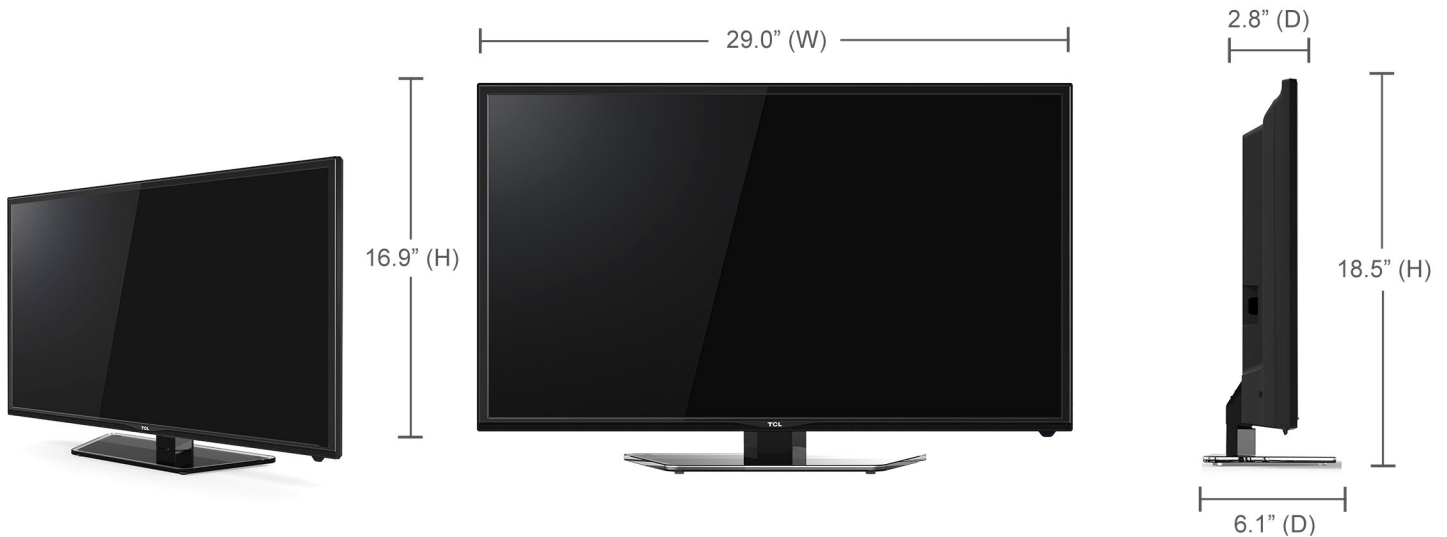

The Creative Life

32S3600

32" LED TV

32" CLASS LED TV

Enjoy The Creative Life with the TCL 32" 720p back-lit LED HDTV. It delivers premium picture quality and tremendous value in a sophisticated slim frame design perfect for bringing entertainment to any space. This flat screen LED HDTV features High Definition 720p resolution and a 3,500,000:1 dynamic contrast ratio for brilliant color and contrast. Three HDMI® inputs allow you to connect to satellite or cable TV and a blu-ray player or gaming console.

SLIM BEZEL
Enjoy more of the picture and fit the TV into smaller spaces with the elegant slim frame industrial design.

HDMI x 3
Digital audio/video inputs enable quality playback and avoid signal loss transmission between source and TV set.

TV SPECIFICATIONS

Screen Size	32" Class
Diagonal View	32.00
TV Type	LED
Refresh Rate	60Hz
Maximum Resolution	720p
Ambient Light Sensor	Yes
Energy Star Qualified	ENERGY STAR® 6.0
Power	45W
Wall Mount & Screw Size	100mm (V) x 200 mm (H), M4 x 0.7 mm x 12mm

DIMENSIONS [W x H x D]

Product Dimensions	29.0" x 18.5" x 6.1"
Product Weight	12.8 lbs
Product Dimensions without Stand	29.0" x 16.9" x 2.8"
Product Weight without Stand	9.9 lbs
Shipping Dimensions	38.2" x 21.1" x 5.1"
Shipping Weight	15.9 lbs